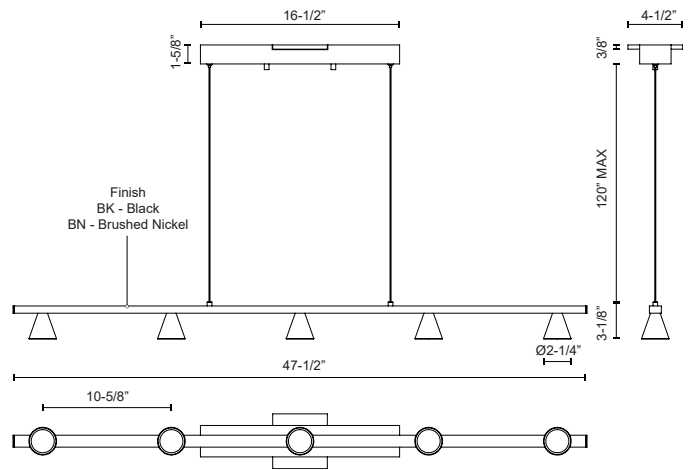

DUNE LP19947 PENDANTS

PROJECT

LP19947-BK
Black

LP19947-BN
Brushed Nickel

SPECIFICATION DETAILS

Fixture Dimensions	L47-1/2" x W2-1/4" x H3-1/8"
Light Source	LED with DC Driver
Wattage	26W
Total Lumens	2125lm
Delivered Lumens	1250lm*
Voltage	120V
Color Temperature	3000K
CRI (Ra)	90CRI
Optional Color Temps	2700K - 5000K Available, Minimum Order Quantities Apply
LED Rated Life	50,000 hours
Dimming	100% - 10%, TRIAC or ELV Dimmer (Not Included)
Diffuser Details	Parabolic Metalized PC Reflector + Clear Lens
Shade Details	Machined Aluminum Shade
Adjustable	Yes
Wire Length	120" Max
Wire Type	Black Coaxial Wire
Minimum Hang Height	6"
Sloped Ceiling Adaptable	Yes
Location	Dry
CEC Title 24 JA8	Yes, JA8-2022
Canopy Dimensions	L16-1/2" x W4-1/2" x H1-5/8"
Paint Finish	BK02; BN01;

* For custom options, consult factory for details.

* For warranty information, please visit www.kuzcolighting.com/warranty

DESCRIPTION

Multiple aluminum cones are connected inline and direct light downwards from the geometric linear pendant. The Dune series utilizes classic minimalist lamp shapes yet in reduced scale to elegant effect. The LED spot sources are focused by diminutive reflectors housed within the exquisitely turned shades. Available in multiple configurations and finishes.